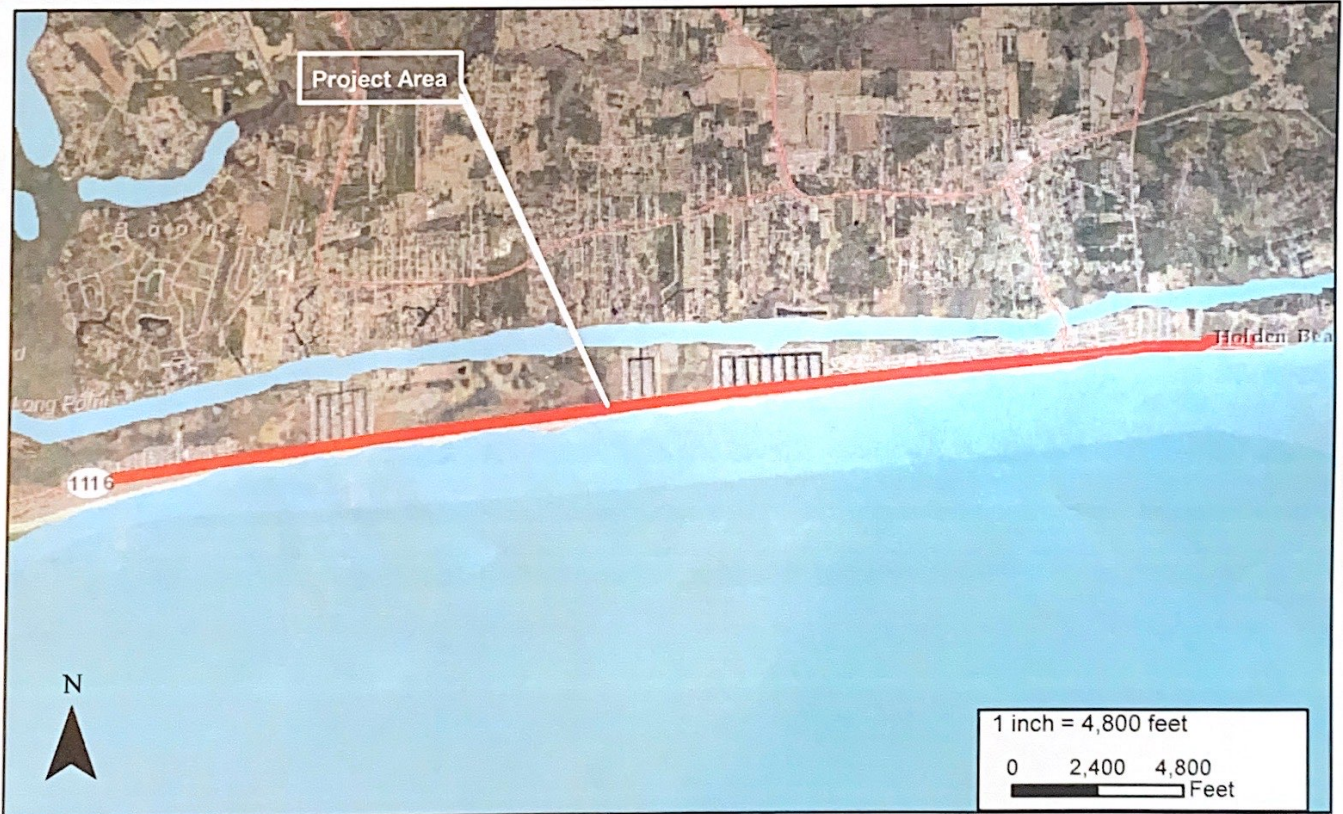

BRUNSWICK COUNTY

Project Vicinity

NCDOT Proposed Bike Lane Project
SR 1116 - Ocean Blvd. W

Holden Beach, NC

Brunswick County, North Carolina

FRIS Map

SHPO Map