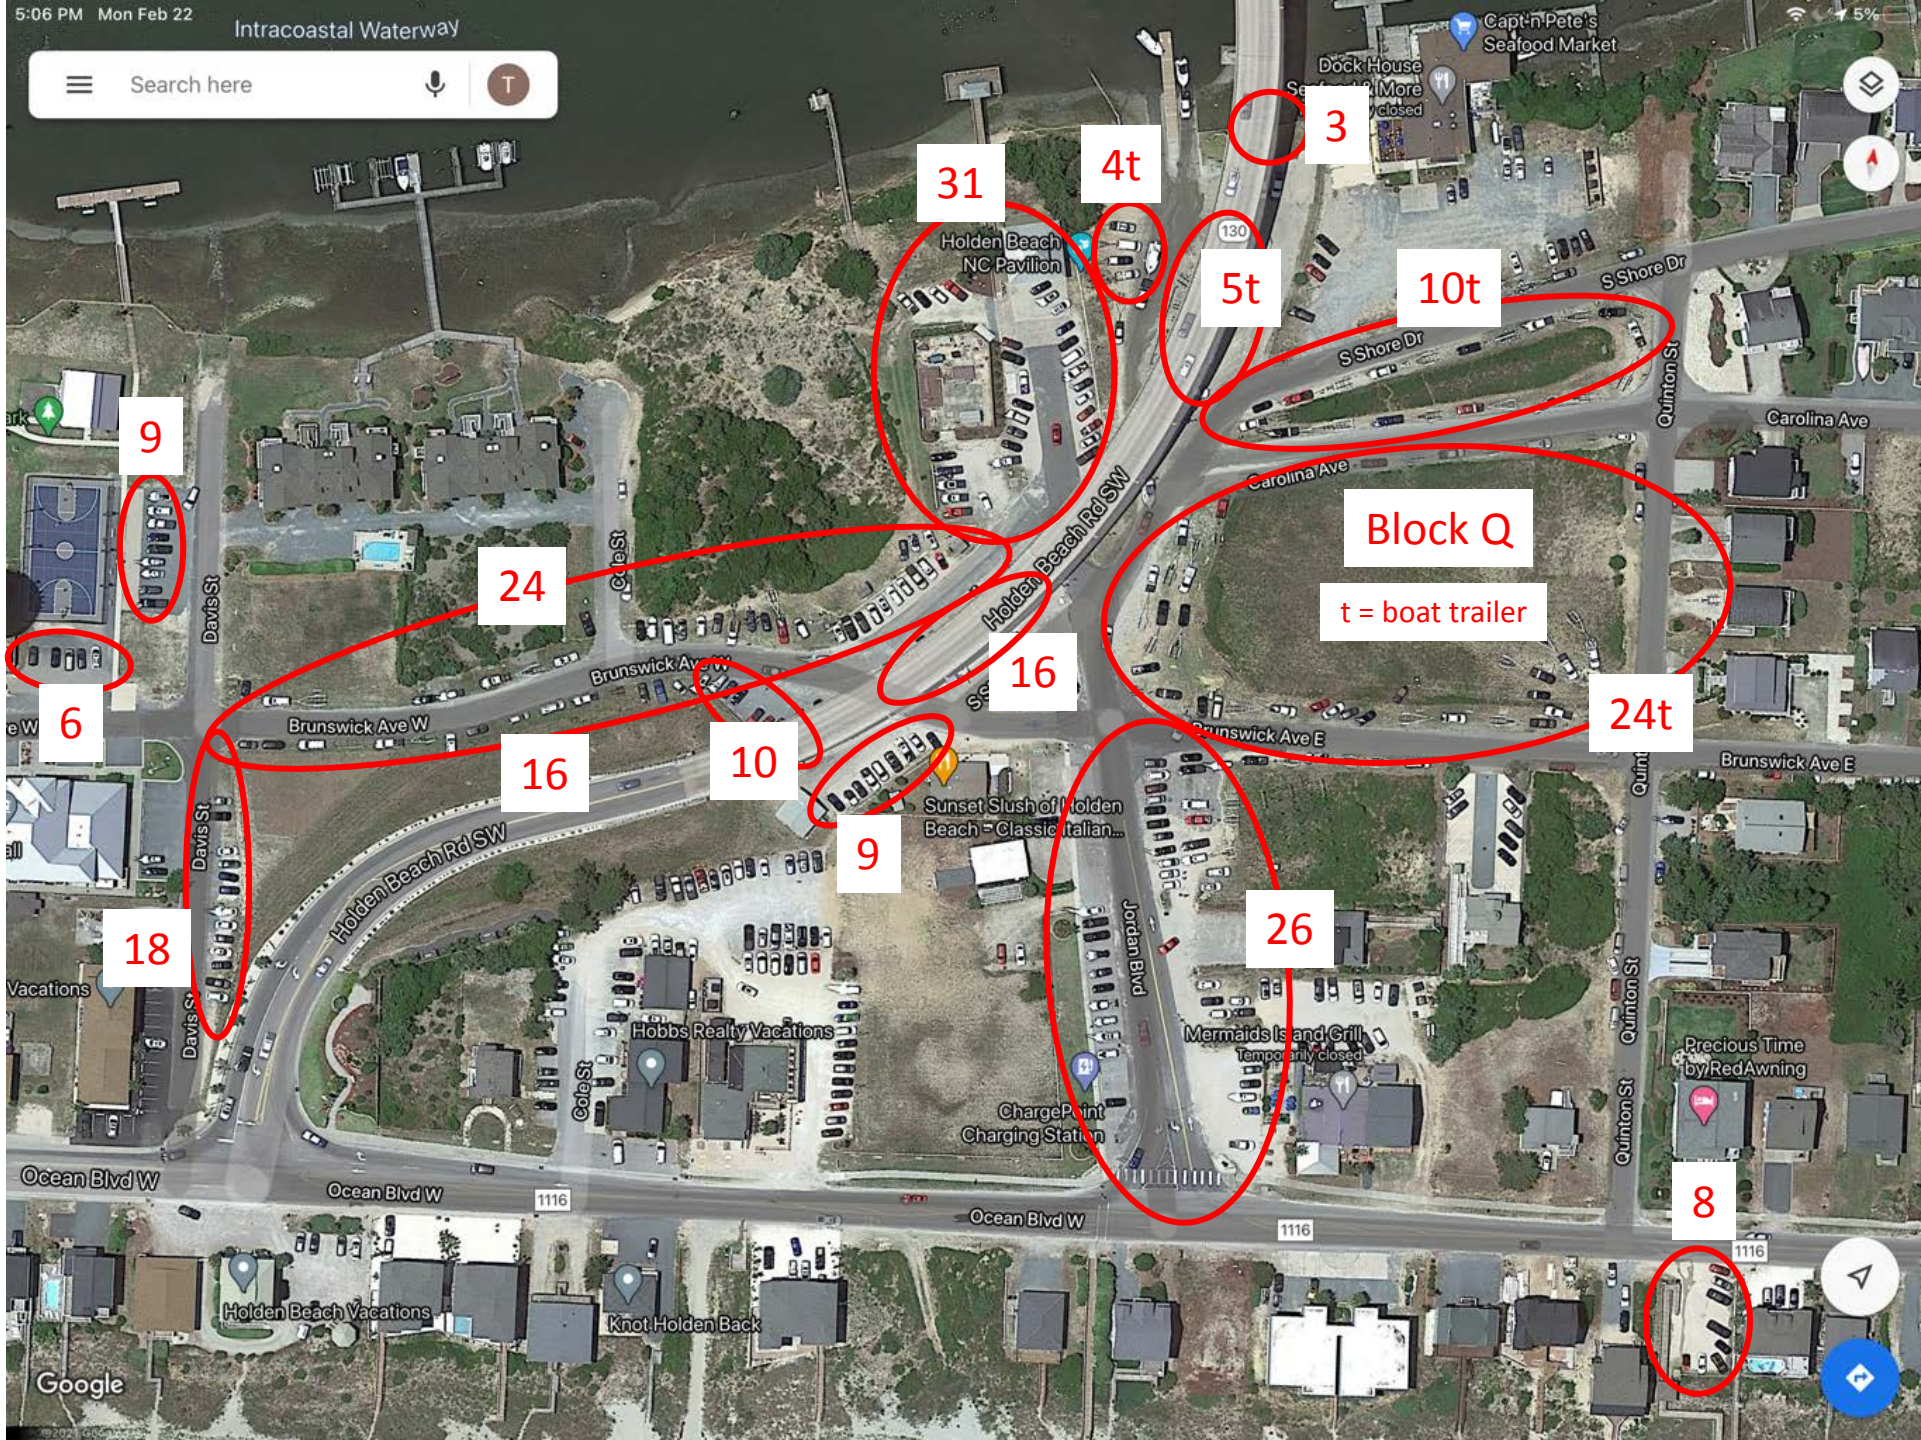

Public Parking Spaces

176 Cars +
43 w/boat trailers

35

30

128

91

Total Area
460 Cars +
43 w/boat trailers

Search here

4t

16

3

5t

10t

Block Q

t = boat trailer

24t

26

8

19

16

0
Only golf carts

Search here

10

18

12

1116

Ocean Blvd E

1116

1116

Elizabeth St

206

210